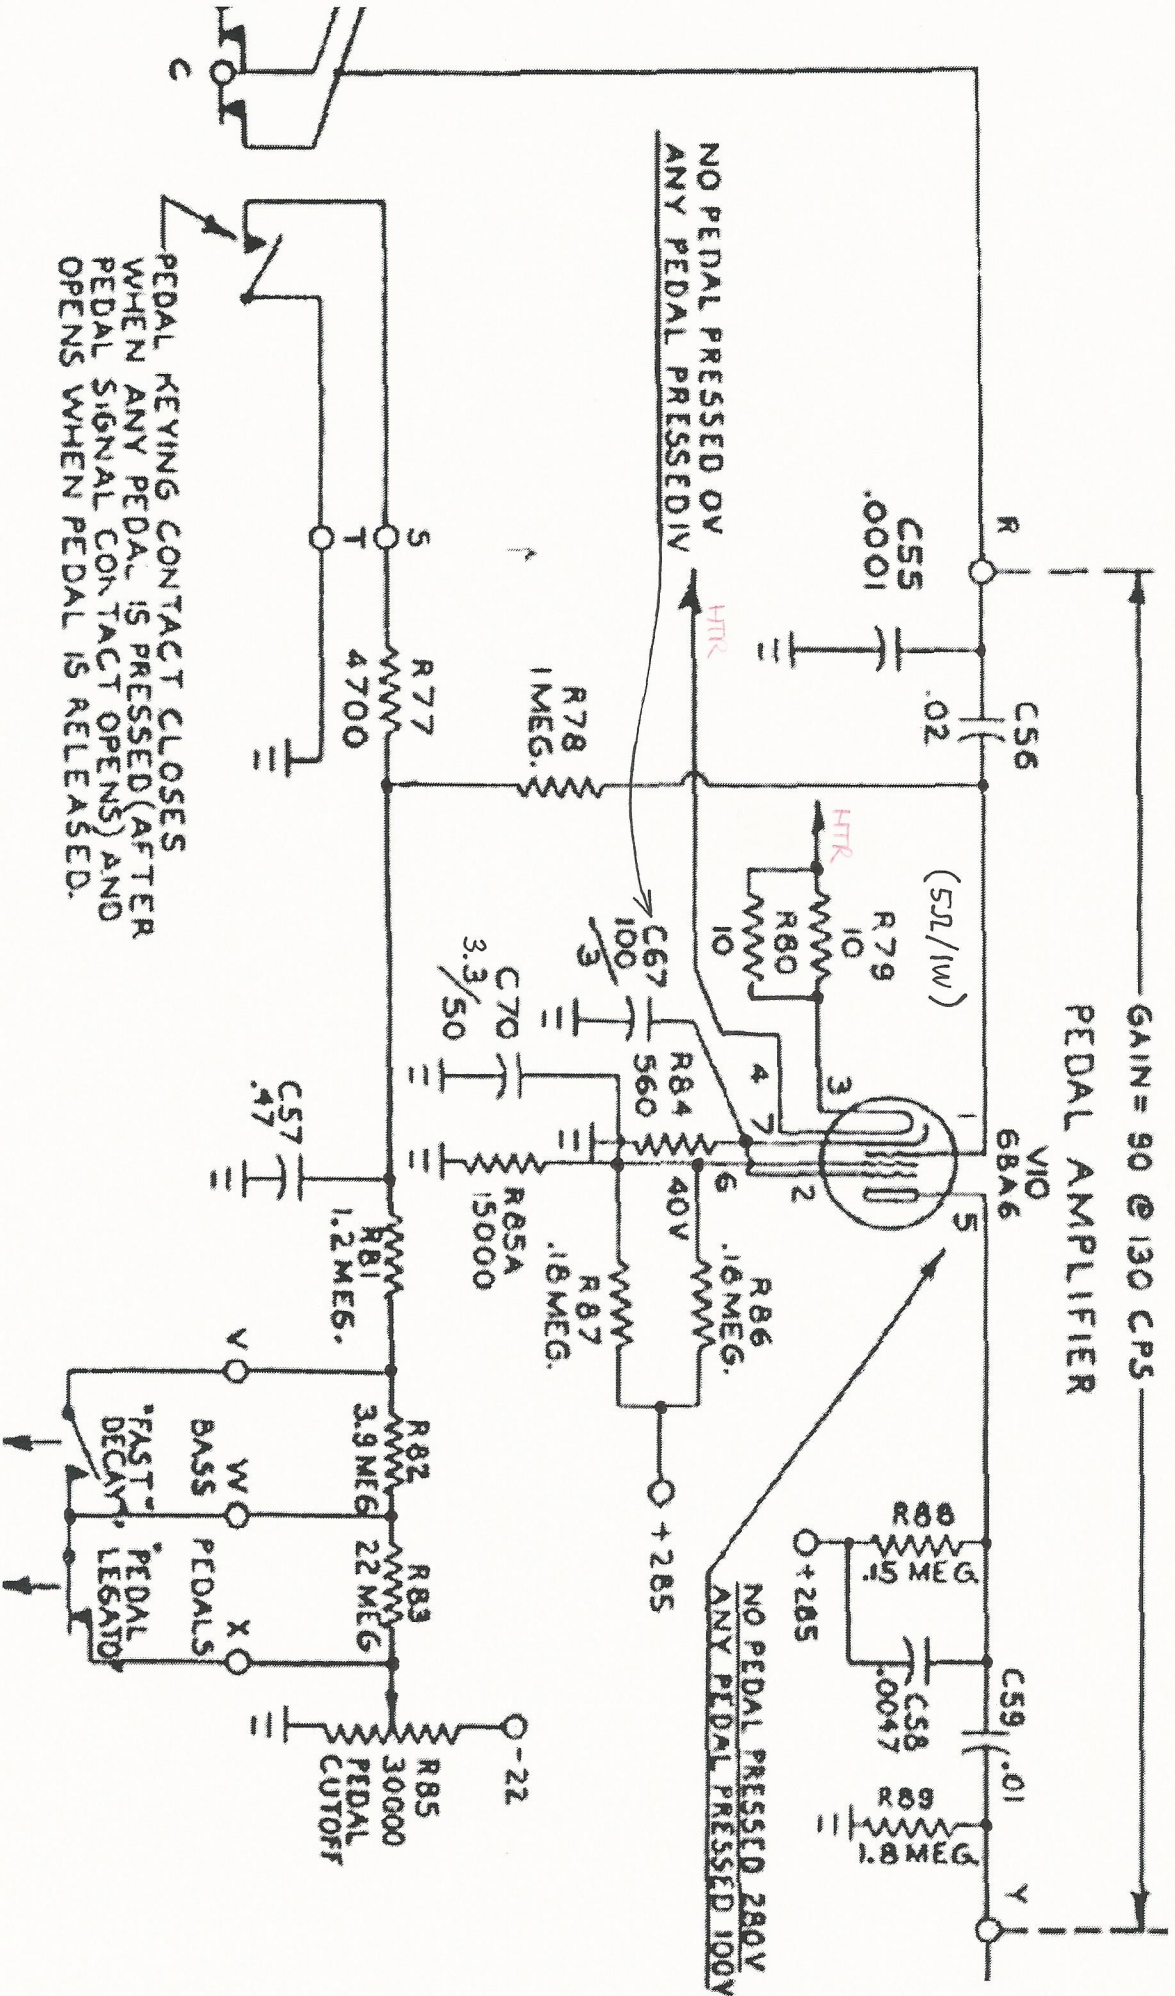

# INTERMEDIATE AMPLIFIER

PEDAL KEYING CONTACT CLOSES WHEN ANY PEDAL IS PRESSED (AFTER PEDAL SIGNAL CONTACT OPENS) AND OPENS WHEN PEDAL IS RELEASED.